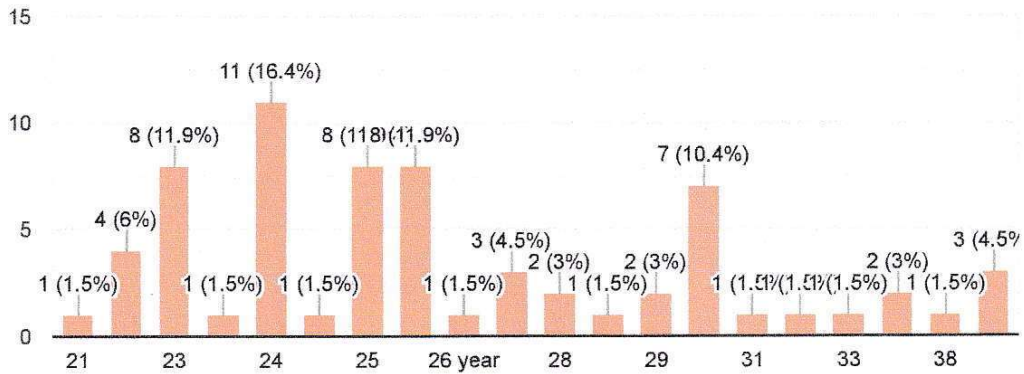

AGE

Copy

67 responses

Prof. S.K. Tiwari
Principal
Swa. Gulab Bai Yadav Smriti
Shiksha Mahavidhyalaya
BORAWAN (M.P.)