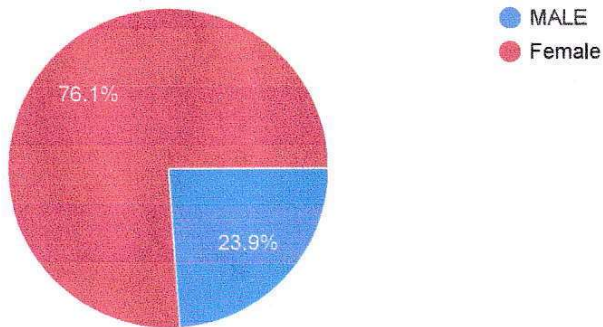

Pandu pawar

Sadanlal

Prof. S.K. Tiwari
Principal
Swa. Gulab Bai Yadav Smriti
Shiksha Mahavidhyalaya
BORAWAN (M.P.)

GENDER

Copy

67 responses

AGE

Copy