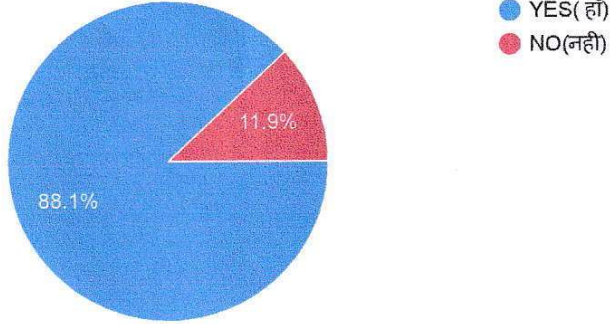

8. Were the Principal/HOD's & Faculties Cooperative? (क्या प्राचार्य/विभागाध्यक्ष एवं संकाय सहकारी थे ?)

Copy

67 responses

9. Has the Placement Training Cell provided ample on Campus placement opportunities ? (क्या प्लेसमेंट ट्रेनिंग सेल ने कैंपस प्लेसमेंट के पर्याप्त अवसर उपलब्ध कराए हैं?)

Copy

67 responses