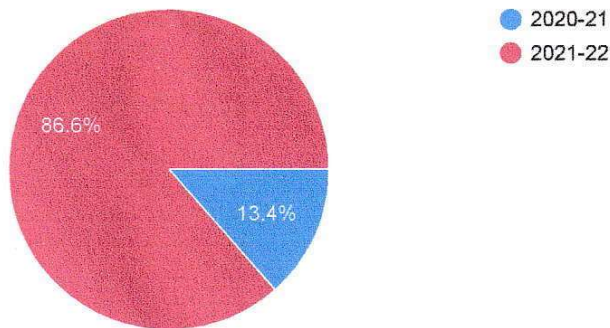

GULAB BAI YADAV SMRITI SHIKSHA MAHAVIDYALAYA BORAWAN

TEH-KASRAWAD, DISTRICT-KHARGONE (M.P.)

Recognized by NCTE, Affiliated by Devi Ahilya Vishwavidyalaya Indore

FEEDBACK ON CURRICULUM FROM ALUMNI

67 responses

[Publish analytics](#)

Session

67 responses

Programme

67 responses