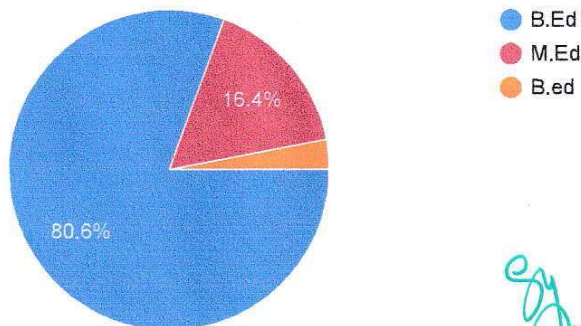

[Publish analytics](#)

Session

67 responses

Programme

67 responses

Prof. S.K. Tiwari
Principal

Swa. Gulab Bai Yadav Smriti
Shiksha Mahavidhyalaya
BORAWAN (M.P.)

NAME OF ALUMNI